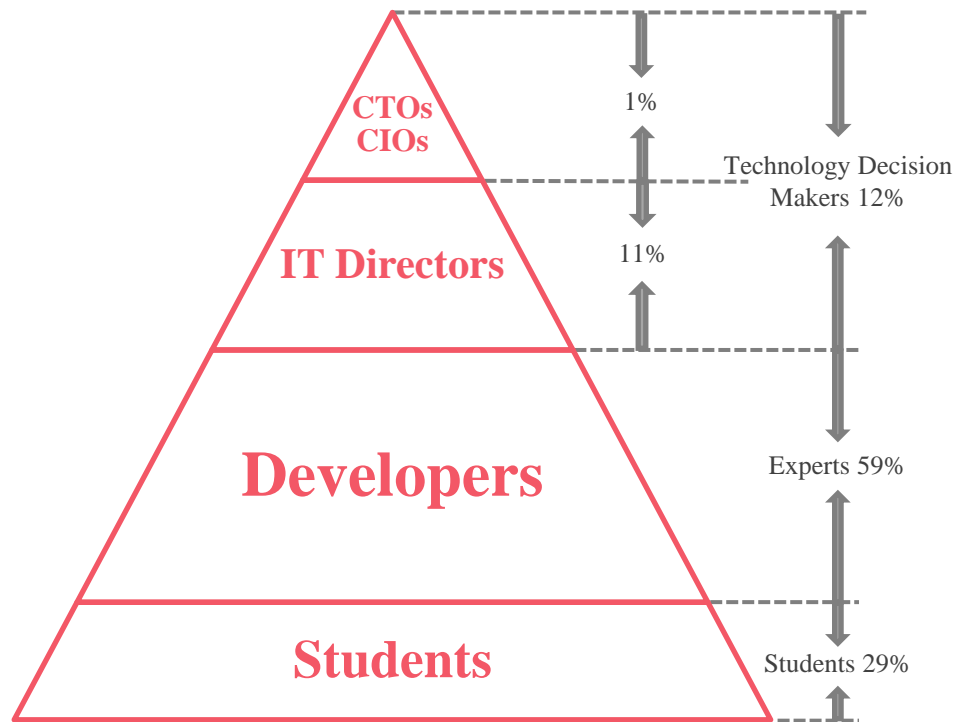

CSDN Fact Sheet

- Founded in 2000, **#1** IT community in China
- **150m+** PV / month, rank **#39** (#27 at peak) among all Chinese web sites (from Alexa)
- **27m+** registered members, **7m+** active users
  - ✓ Coverage: 90%+ software developers and 50%+ IT professionals in China